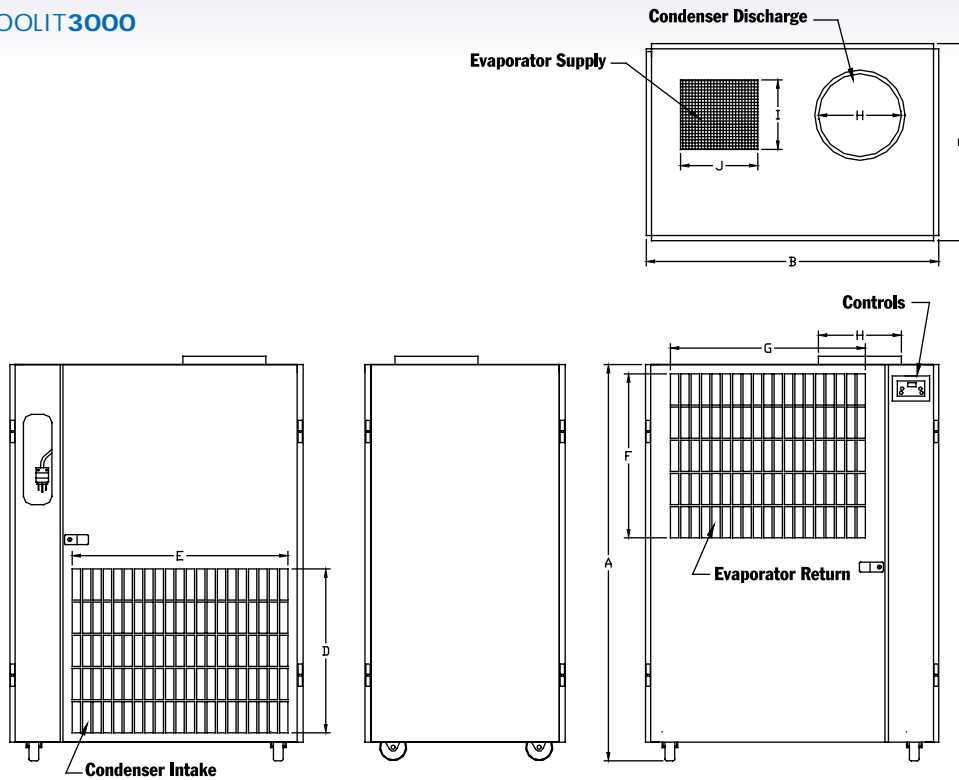

COOLIT3000 2.3-Ton
COOLIT3300 2.3-Ton
Dimensional Data

COOLIT3000

COOLIT3300

Weight (lbs)

	COOLIT 3000	COOLIT 3300
Weight	375	405

**PORTABLE
 SERIES**

**Cabinet Dimensions
 (inches)**

	COOLIT 3000	COOLIT 3300
A	47-3/4	55
B	35-1/2	35-1/2
C	24	24
D	10	11
E	9-1/2	17-1/2
Cond Intake, height:		
F	20	20
Cond Intake, width:		
G	23-1/2	23-1/2
Evap Return, height:		
H	10	10
Evap Return, width:		
I	8-1/4	5-1/2
Cond Discharge, height:		
J	9-1/4	17-1/2