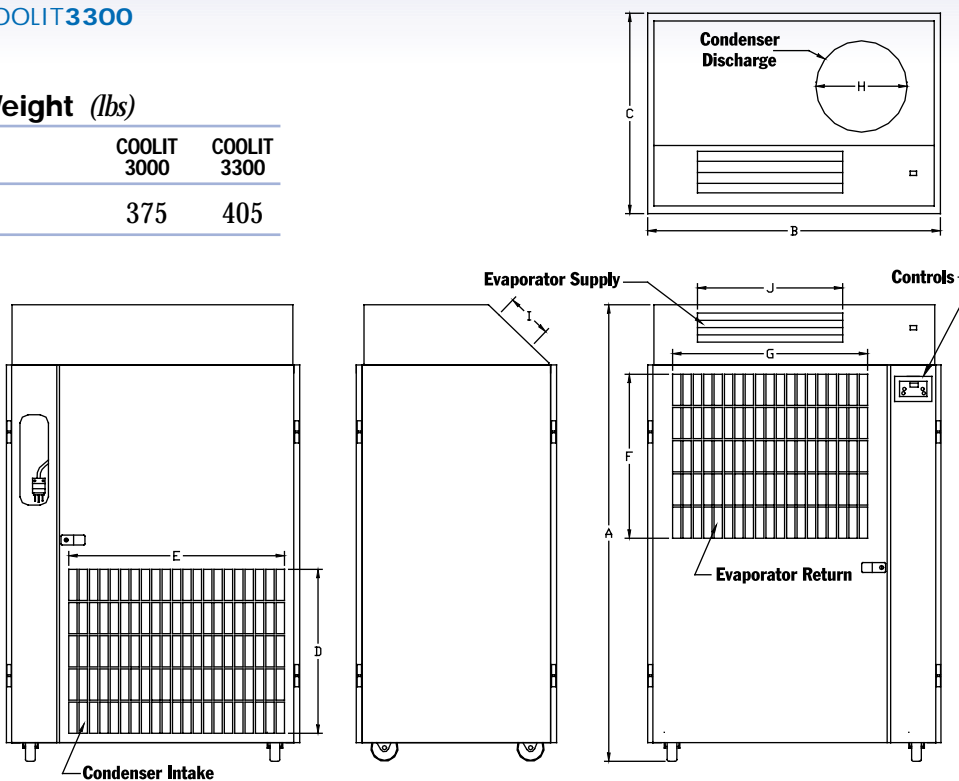

COOLIT3000 2.3-Ton
COOLIT3300 2.3-Ton
Dimensional Data

COOLIT3000

COOLIT3300

Weight (lbs)

	COOLIT 3000	COOLIT 3300
Weight	375	405

**PORTABLE
 SERIES**

**Cabinet Dimensions
 (inches)**

	COOLIT 3000	COOLIT 3300
A	47-3/4	55
B	35-1/2	35-1/2
C	24	24
D	10	11
E	9-1/2	17-1/2
Cond Intake, height:		
F	20	20
Cond Intake, width:		
G	23-1/2	23-1/2
Evap Return, height:		
H	10	10
Evap Return, width:		
I	8-1/4	5-1/2
Cond Discharge, height:		
J	9-1/4	17-1/2