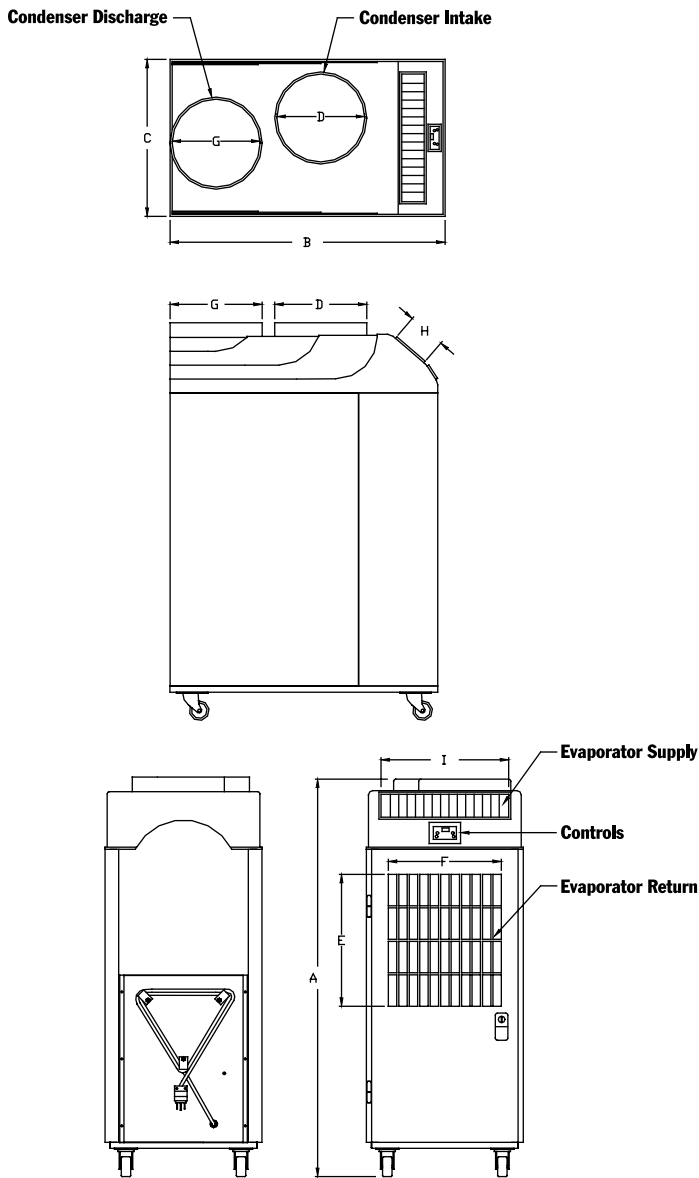

COOLIT2600 1.1-Ton

Dimensional Data

PORTABLE SERIES

Cabinet Dimensions (inches)

COOLIT2600

A 47-1/2

B 32-3/4

C 18-3/4

D 10

E 16

Cond Intake, height:

F 13-1/2

Cond Intake, width:

G 10

Evap Return, height:

H 4-1/2

Evap Return, width:

I 15